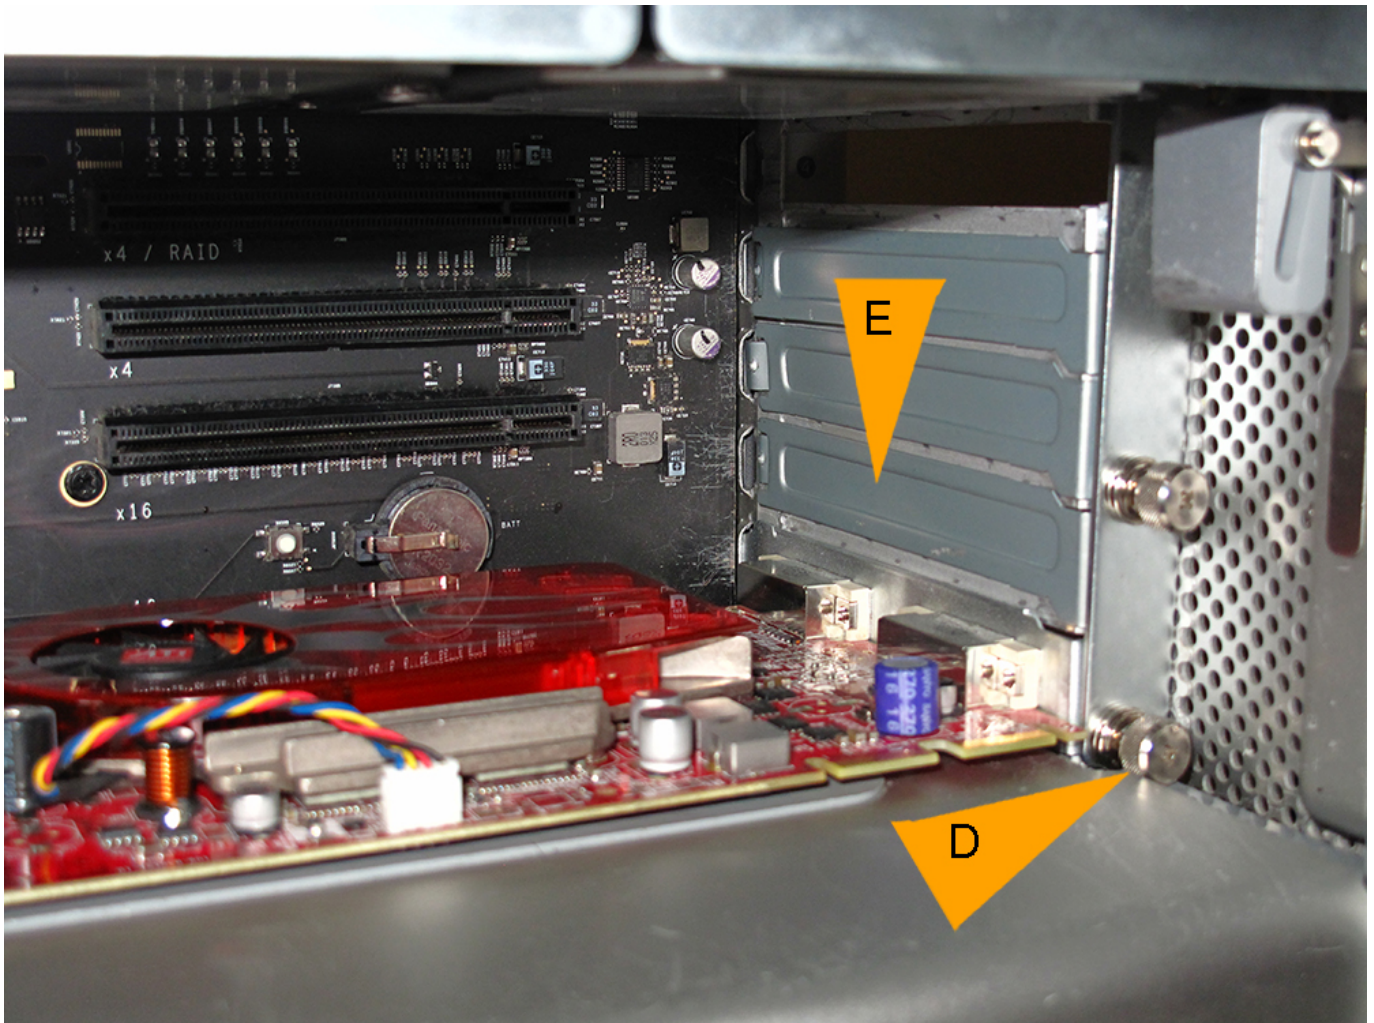

[Best Gpu For 2010 Mac Pro](#)